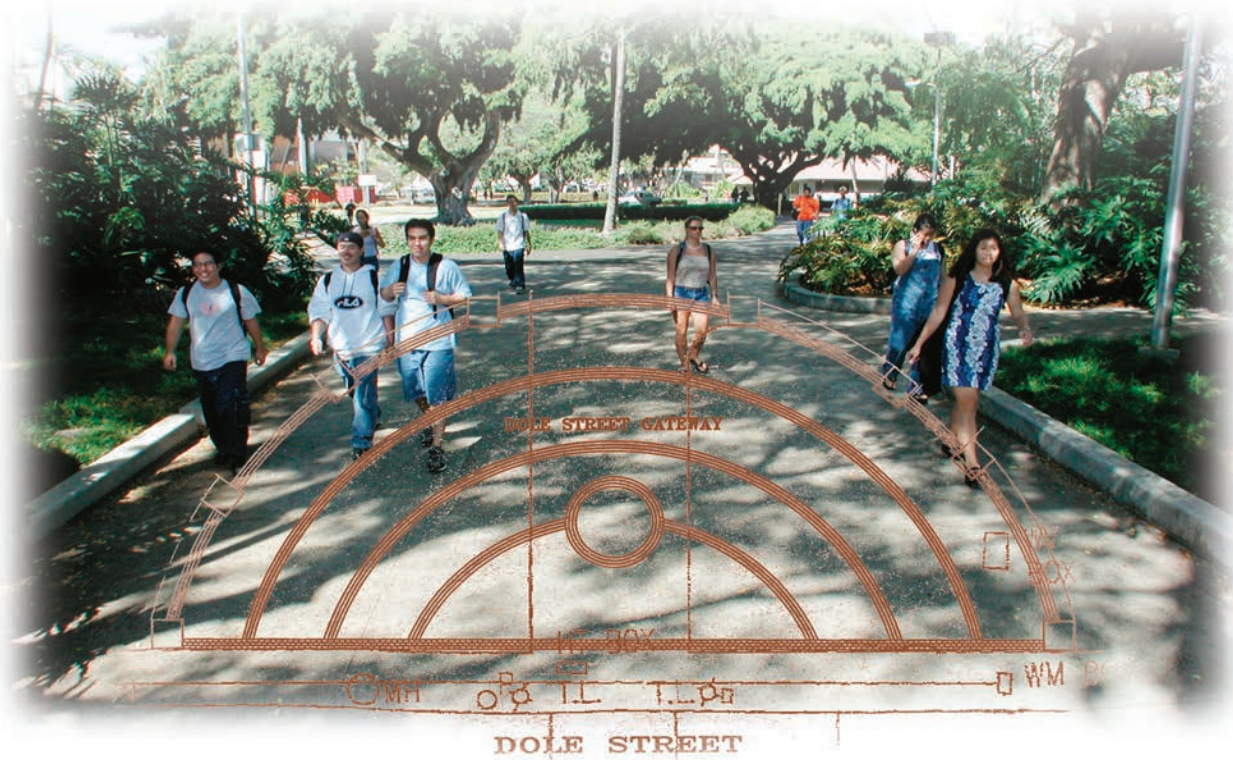

Legacy Path

The University of Hawai'i Legacy Path provides an opportunity to display your UH pride, express your gratitude, or honor someone you love or admire.

- ▶ The Legacy Path is located at the University of Hawai'i at Mānoa. It begins with the Dole Street Gateway and extends mauka toward Varney Circle.
- ▶ Special requests will be accommodated if possible. Submit orders together for adjacent bricks.
- ▶ The full amount of your gift is tax deductible.
- ▶ Bricks will be installed once a year.
- ▶ Each rust-hued brick is approximately 4 1/2" x 9".